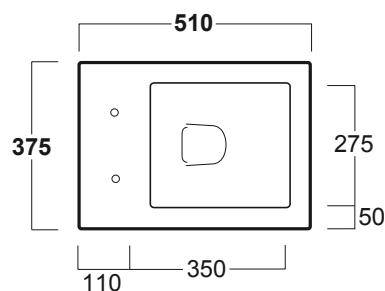

Frozen

Vaso carenato / *Back to wall bidet*

FZ 01

Disegni Tecnici
Technical Drawings

Vaso carenato con scarico parete o pavimento
(curva tecnica inclusa)

*Back to wall WC with wall or floor outlet
(curved pipe included)*